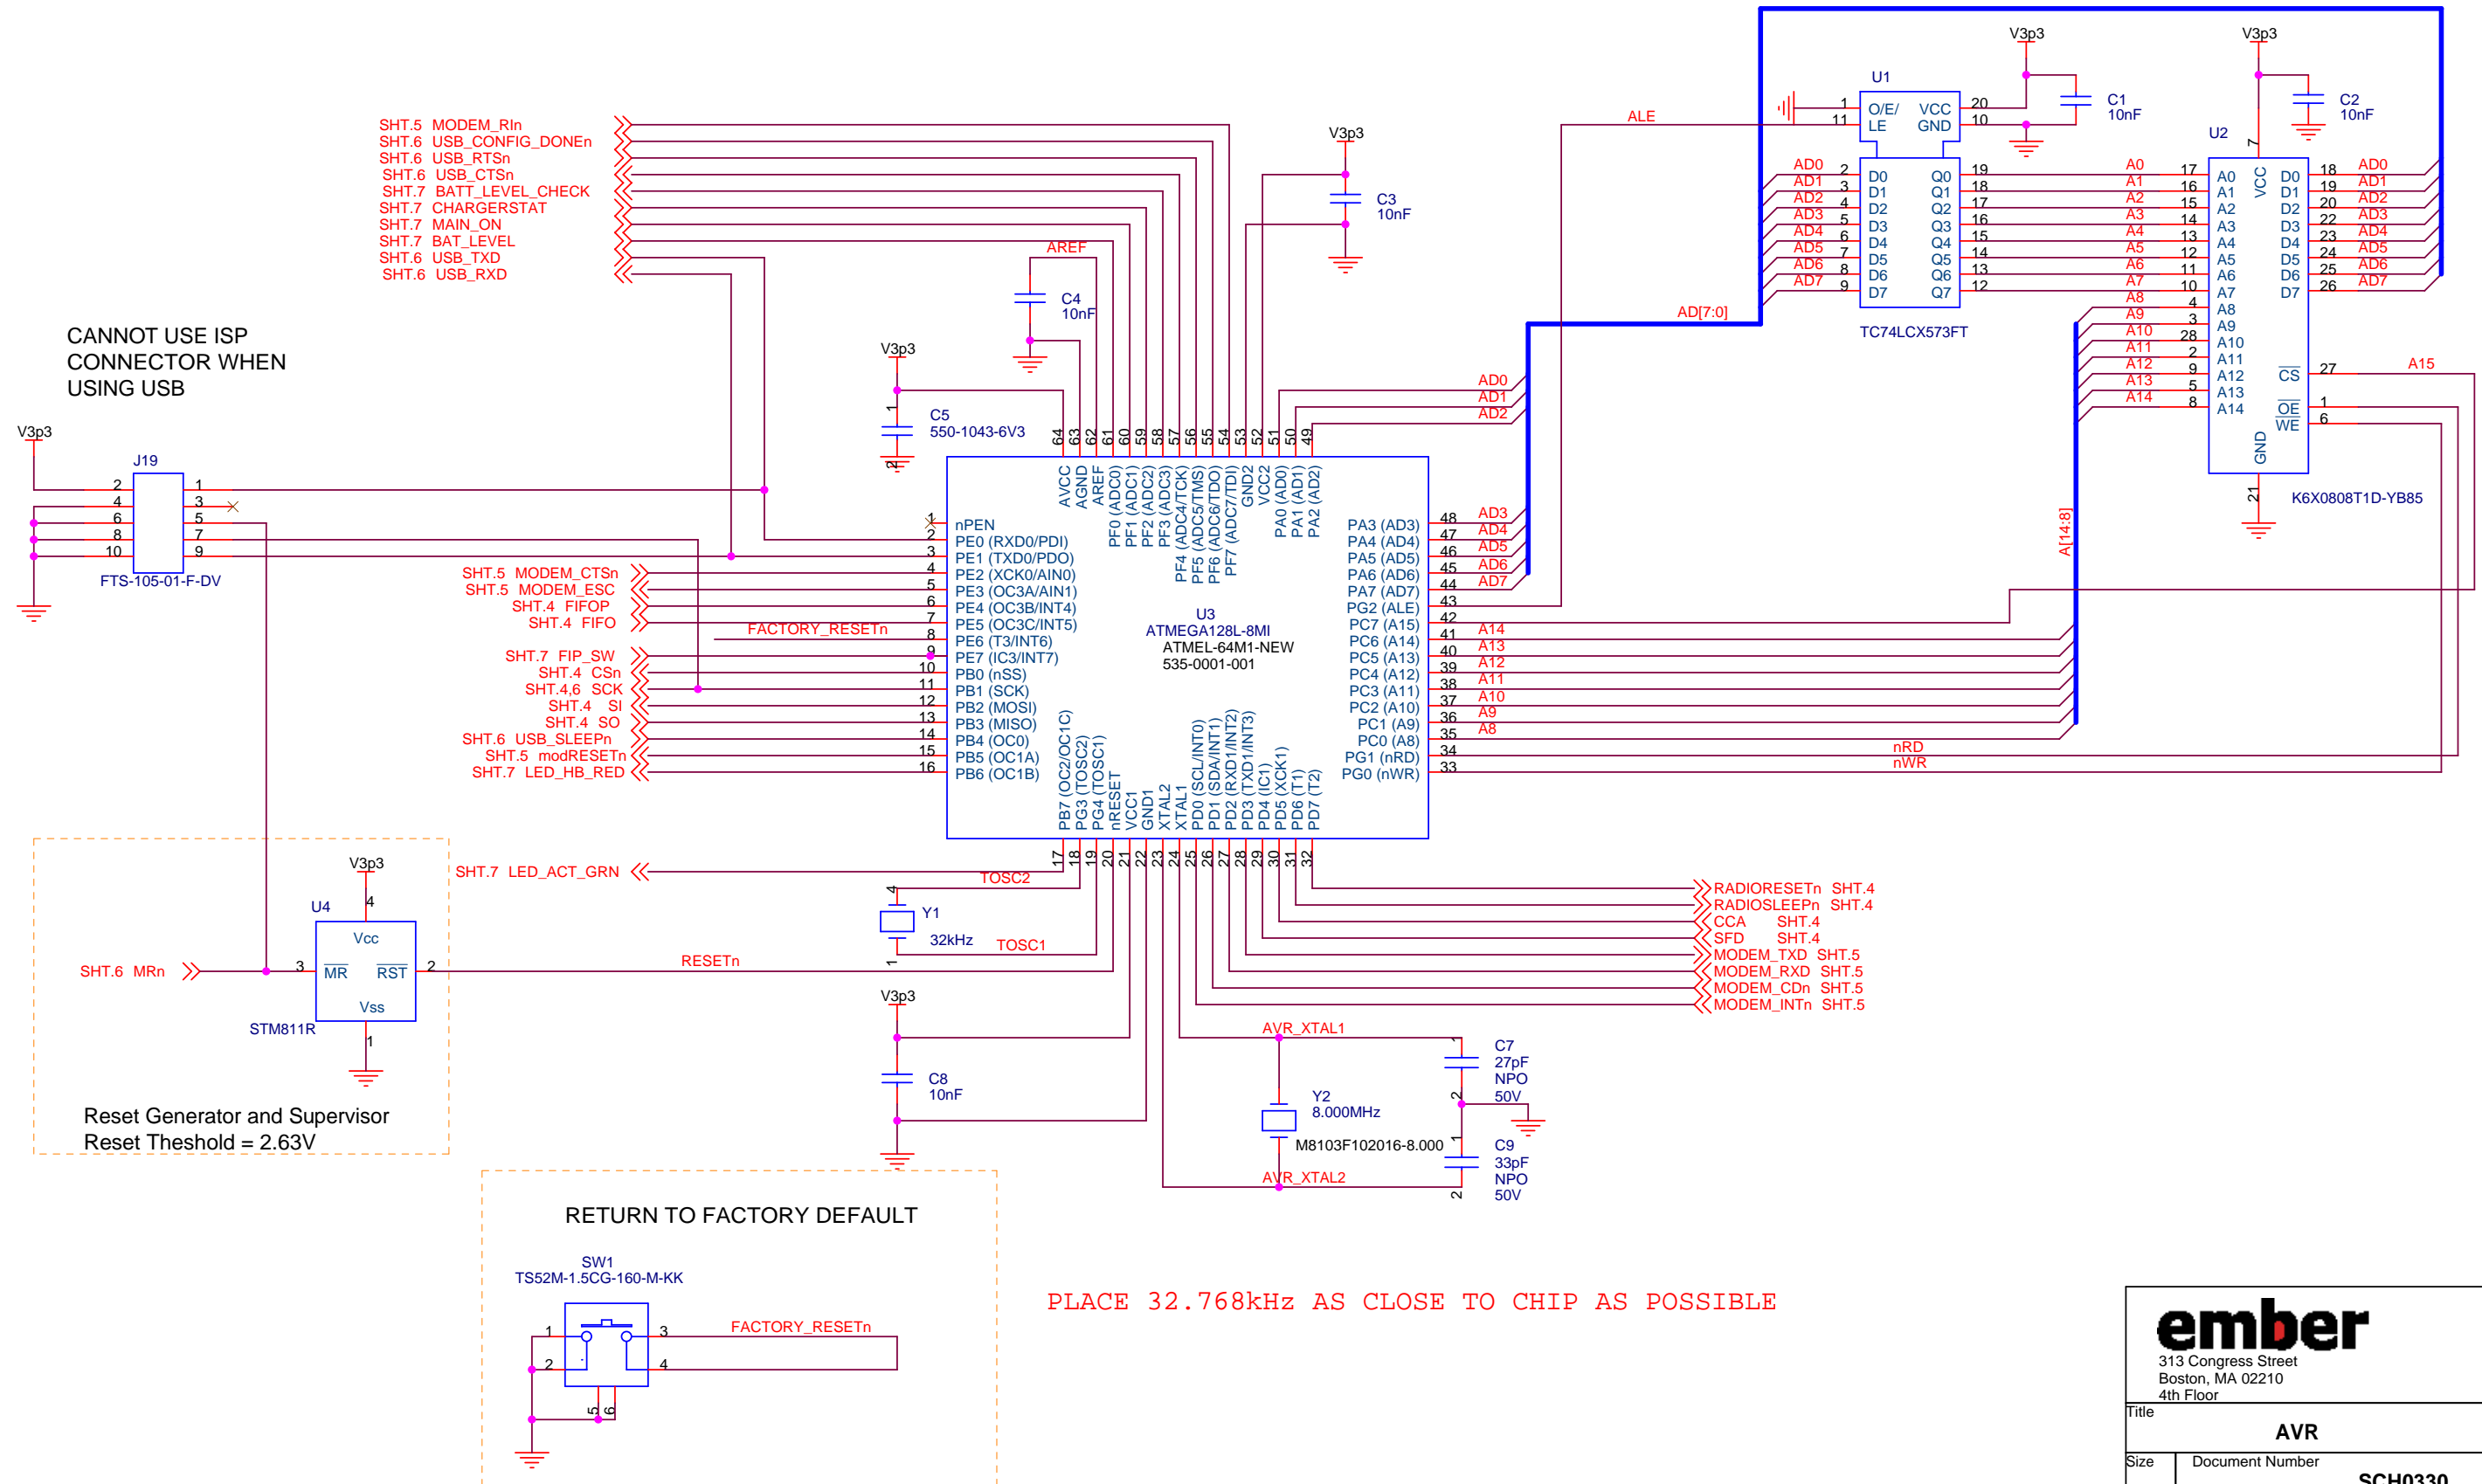

FIP_SW:
 0 = KEYFOB DOCKED
 1 = KEYFOB REMOVED
 CHARGERSTAT:
 0 = KEYFOB CHARGING
 1 = FULLY CHARGED

CANNOT USE ISP CONNECTOR WHEN USING USB

Reset Generator and Supervisor
 Reset Theshold = 2.63V

RETURN TO FACTORY DEFAULT

PLACE 32.768kHz AS CLOSE TO CHIP AS POSSIBLE

ember
 313 Congress Street
 Boston, MA 02210
 4th Floor

Title: **AVR**

Size	Document Number	Rev
	SCH0330	C0

Date: Friday, September 24, 2004 Sheet 3 of 8